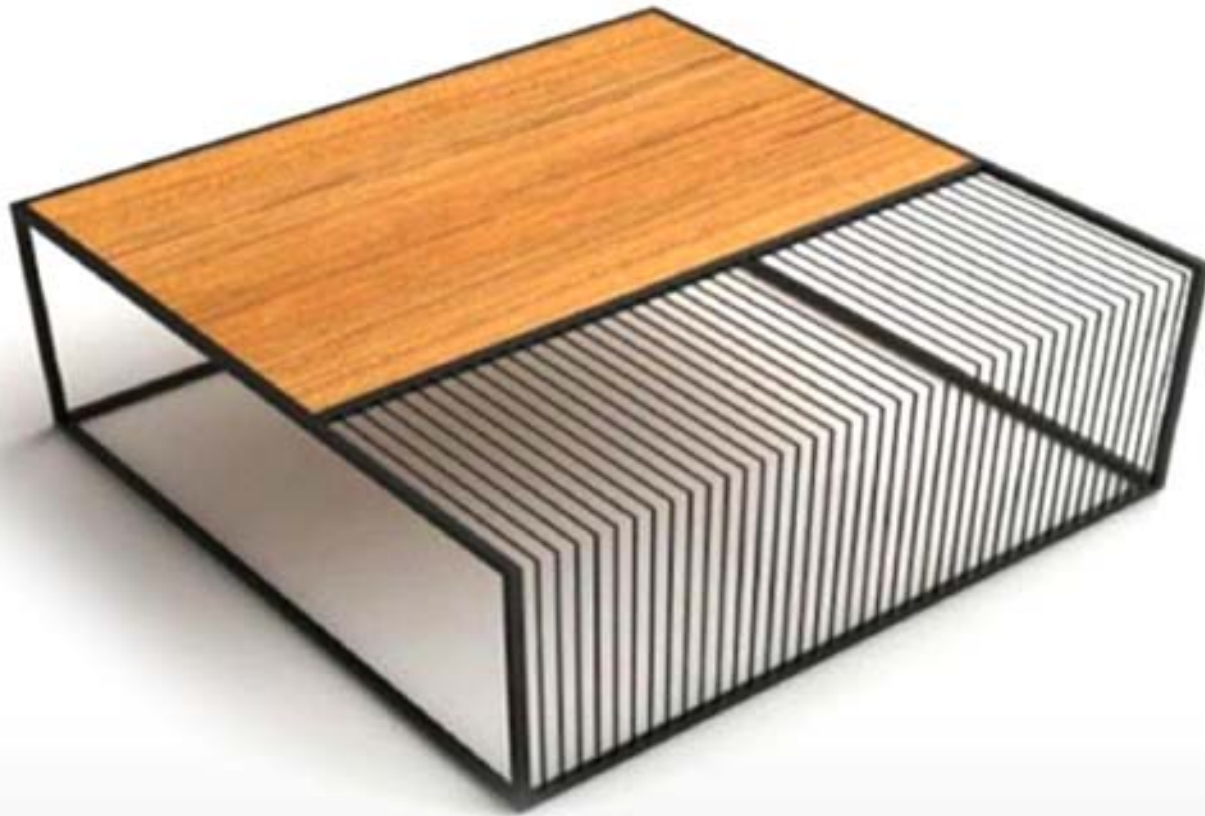

DESIGN NO : A-56

SIZE :30"x30"

BIG BROTHER
CREATION AND INTERIOR
Let us create the home of your dreams

Black and natural polished top is the most selling design and eye catching effect for this design. The structure is made with M S with black powder coating and the top is having plywood with veneer polish (Melamine Polish).