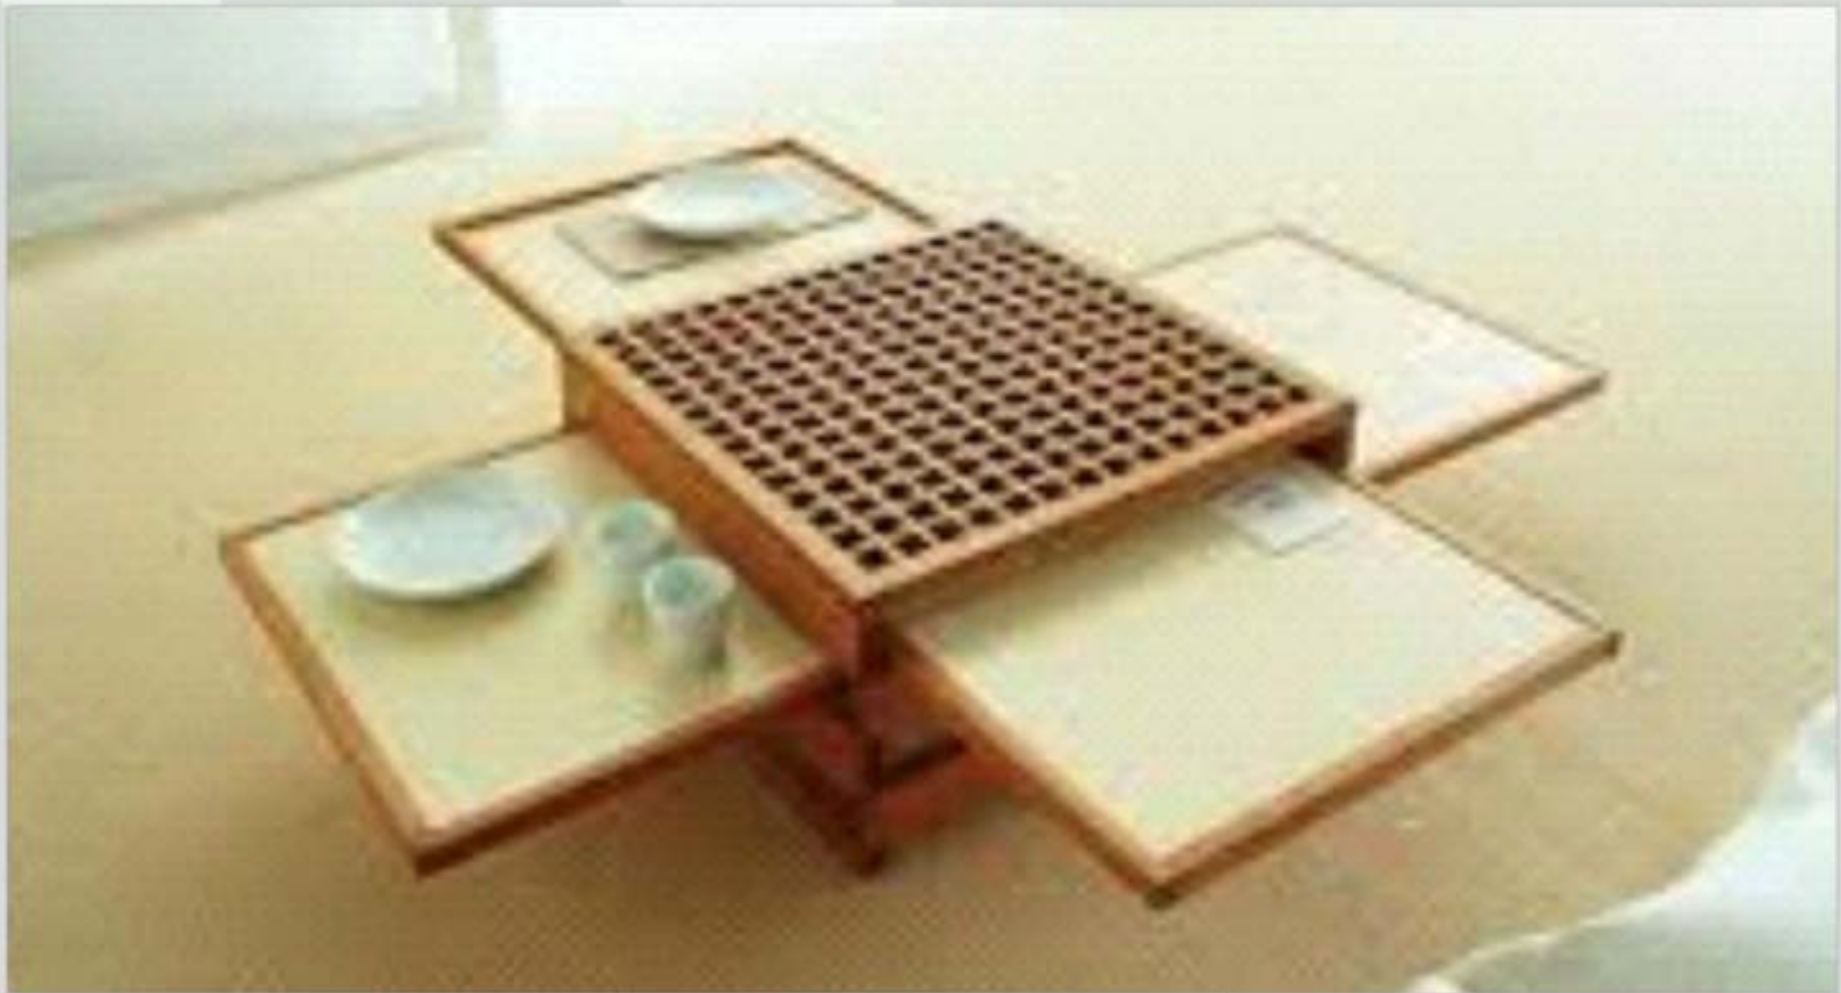

DESIGN NO : A-15

SIZE : 30"x30"

BIG BROTHER
CREATION AND INTERIOR
Let us create the home of your dreams

Square shape small table can be converted into big by sliding serving tray at all the sides , a small dinning table cum coffee table is made of pure saag wood with veneer finish tray (melamine polish).